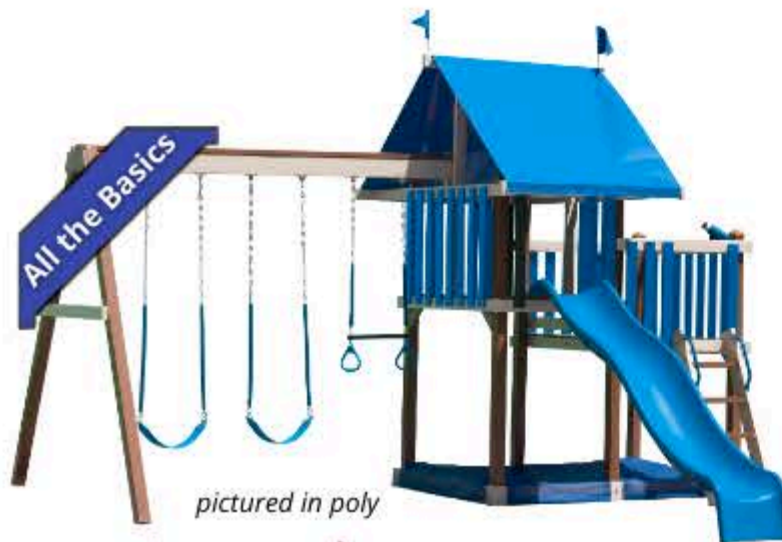

pictured in poly

*471

Merry Haven

Color Options	Material Options	Floor Ht	Dimensions
	Poly, Wood	4ft+5ft	19ft x 16ft

Features

- Wave Slide
- 3 Swings - 8ft ht
- Steering Wheel
- Super Scope