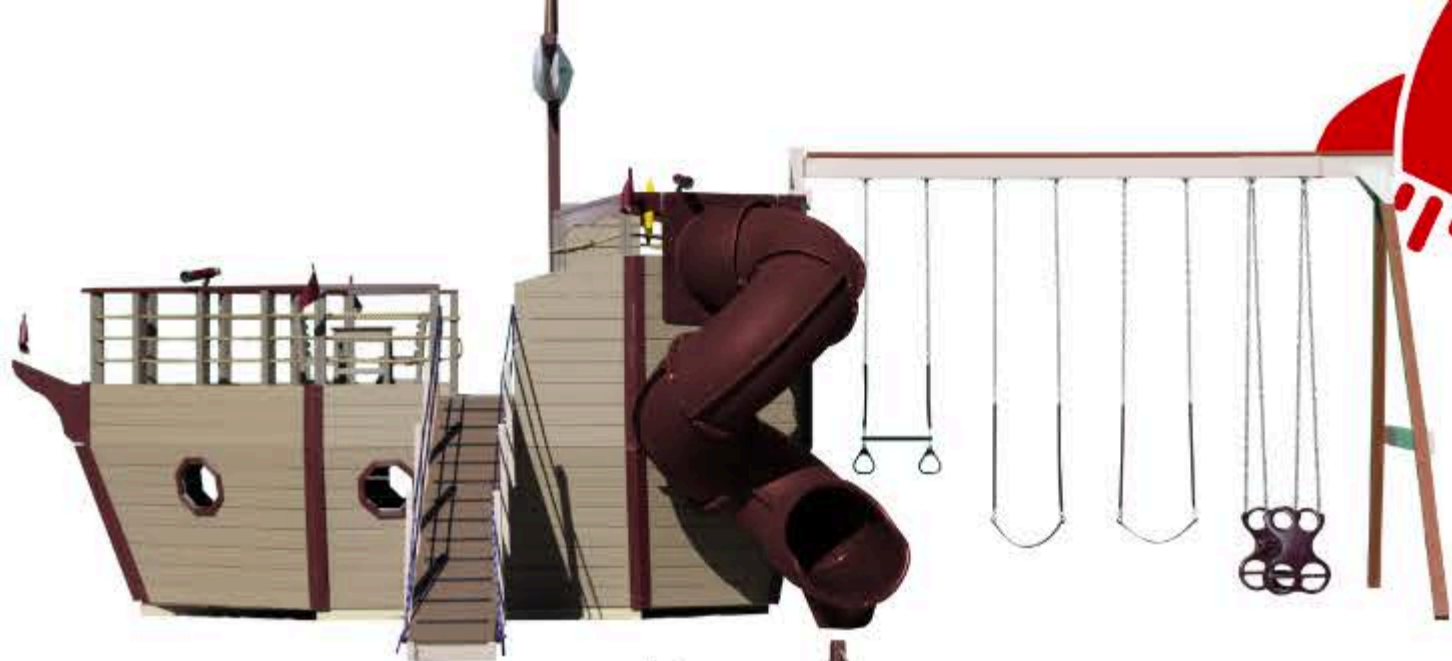

# Youngster's Yacht

series

**\*912**  
**High Seas Explorer**

Color Options     Material Options *Poly* Floor Ht *5ft+7ft* Dimensions *33ft x 27ft*

Features

**\*910**  
**Ship's Ahoy!**

Color Options     Material Options *Poly* Floor Ht *5ft+7ft* Dimensions *24ft x 21ft*