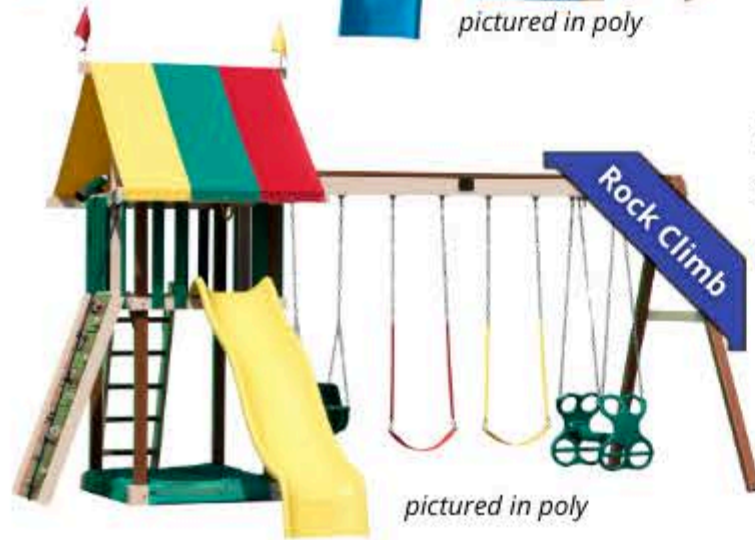

## Family Joy

Color Options	Material Options	Floor Ht	Dimensions
	Poly, Wood	5ft	19ft x 16ft

**Features**

- Cargo Net
- Wave Slide
- 4 Swings - 8ft ht
- Tire Swing
- Steering Wheel
- Super Scope

*pictured in poly*