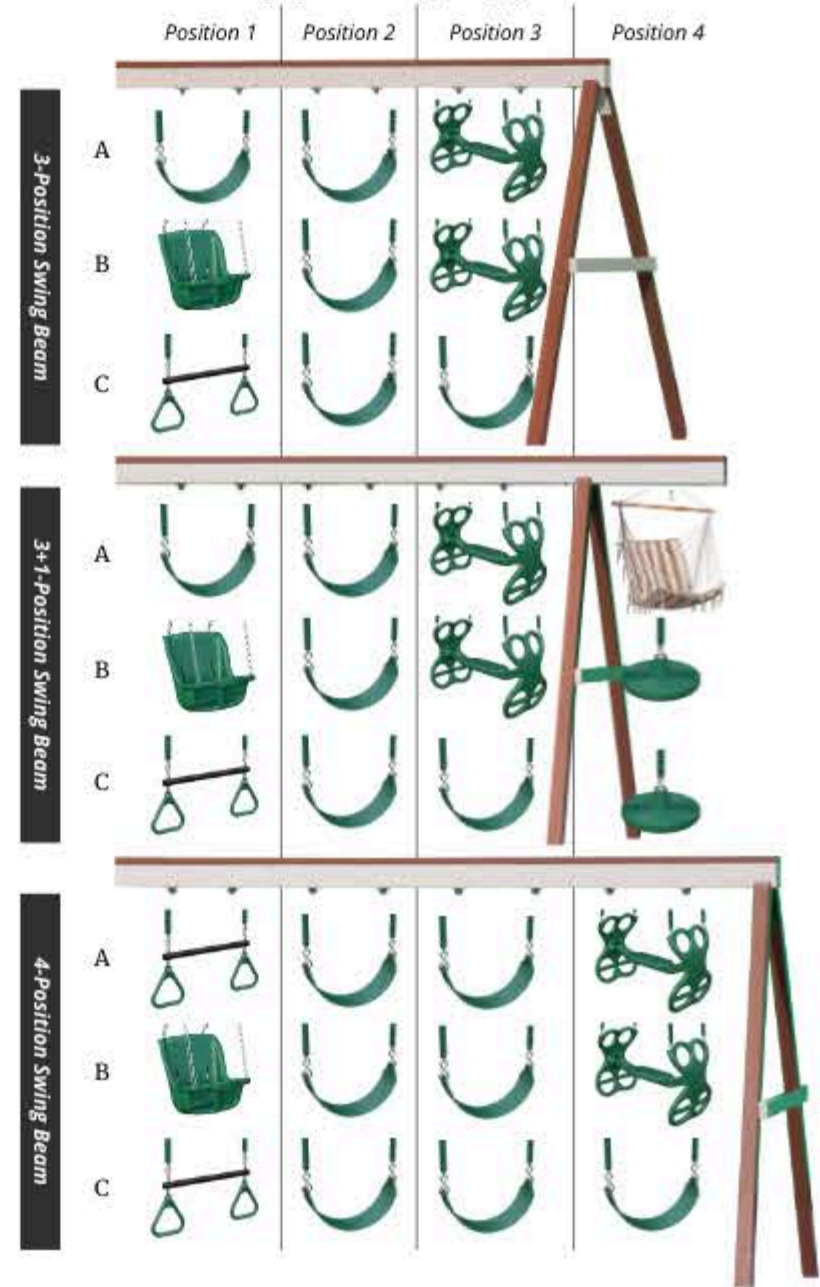

# Swings

Pairs with any position:

			
<b>Sling Swing</b>	<b>Trapeze</b>	<b>Baby Swing</b>	<b>Buoy Ball</b>
			

	
<b>Soft Tire Swing</b>	<b>Bird's Nest</b>
	

Pairs with the last position on a 3+1 Swing Beam:

			
<b>Disc Swing</b>	<b>Spinning Bird's Nest</b>	<b>Hammock Swing</b>	<b>Color Options</b>
			

Pairs with the last position before the A-frame:

<b>Horse Glider</b>

Pairs with the underside of a Summit Tower, DX Sky Tower or Bridge:

<b>Tire Swing</b>

These are the most popular swing configurations: