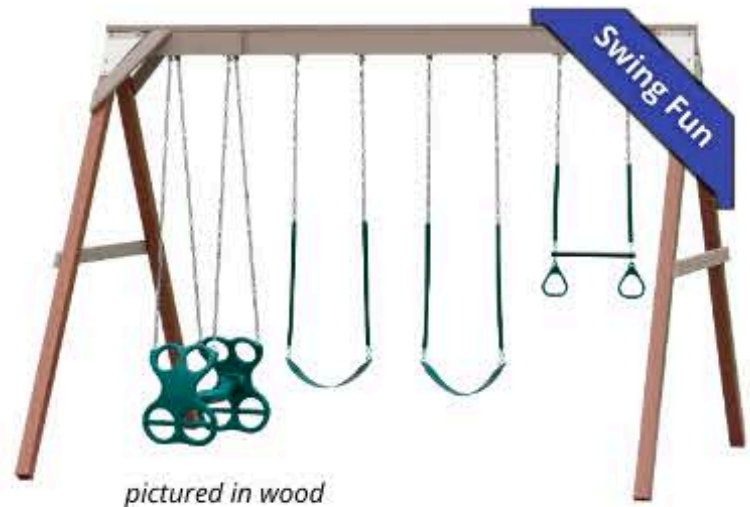

*003

Summer Playtime

Color Options	Material Options	Floor Ht	Dimensions
	Poly, Wood	-	14ft x 10ft

► Features

- 4 Swings - 8ft ht
- Horse Glider

pictured in wood

*001

Summer's Cove

Color Options	Material Options	Floor Ht	Dimensions
	Poly, Wood	5ft	18ft x 15ft

► Features

- Wave Slide
- 4 Swings - 8ft ht
- Horse Glider